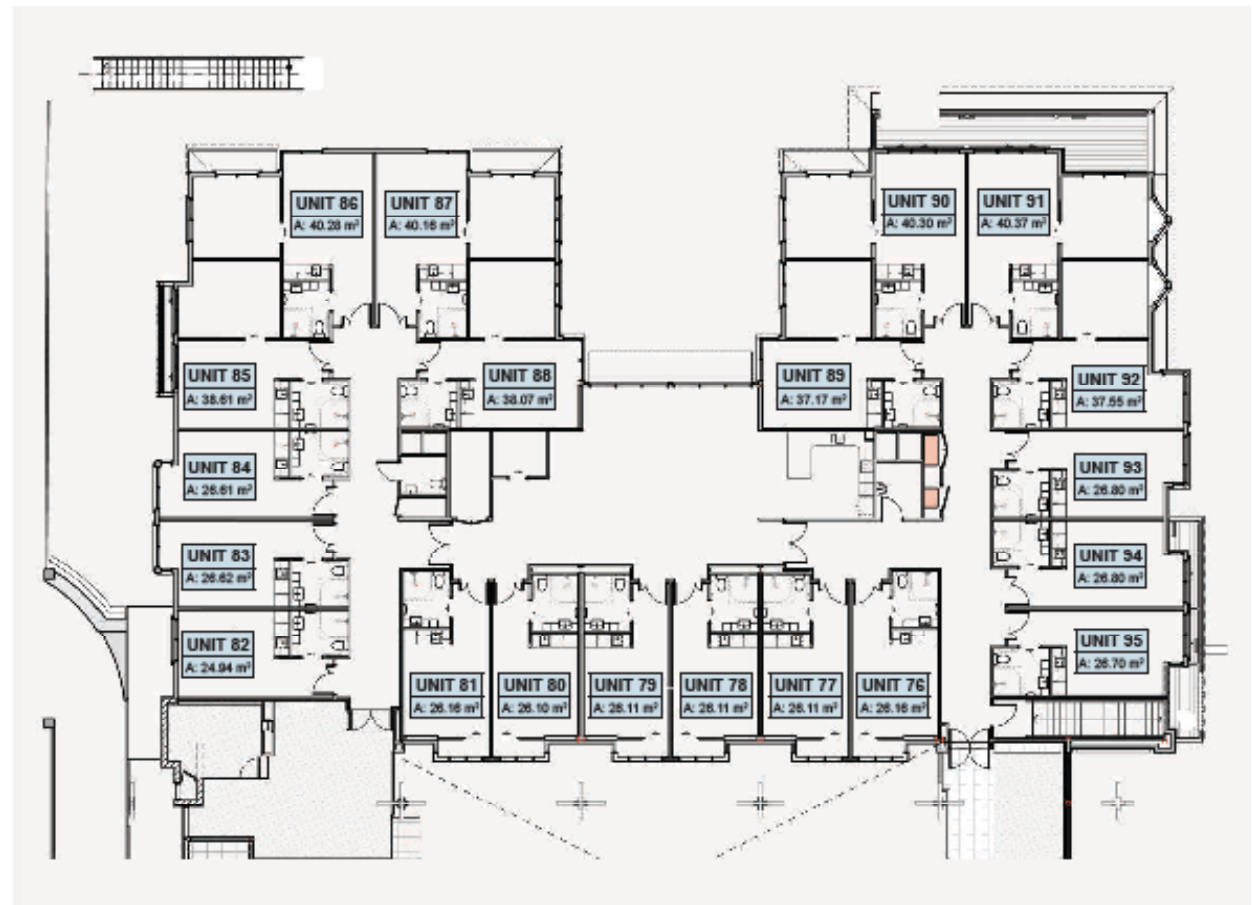

Care Suite Floor Plans

Ranui Level 2

Information: Furniture shown is for illustrative purposes only and is not included with the apartments.

Call Helen on 027 552 6321
www.rawhitiestate.co.nz

Rakau Level 2

Information: Furniture shown is for illustrative purposes only and is not included with the apartments.

Call Helen on 027 552 6321
www.rawhitiestate.co.nz

Orakei Level 3

Information: Furniture shown is for illustrative purposes only and is not included with the apartments.