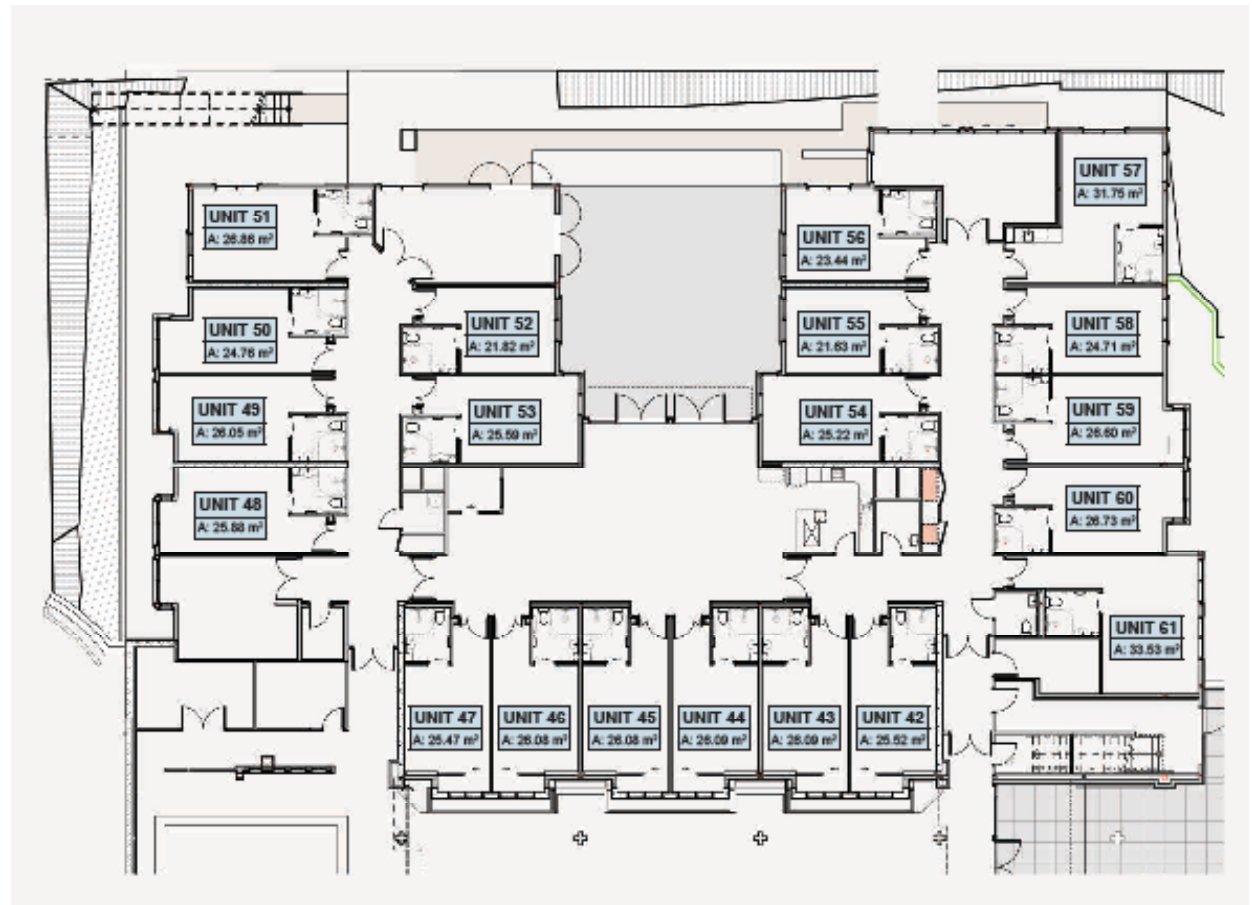

Care Suite Floor Plans

Ranui Level 2

Information: Furniture shown is for illustrative purposes only and is not included with the apartments.

Call Helen on 027 552 6321
www.rawhitiestate.co.nz

Rakau Level 2

Information: Furniture shown is for illustrative purposes only and is not included with the apartments.

Call Helen on 027 552 6321
www.rawhitiestate.co.nz

Orakei Level 3

Information: Furniture shown is for illustrative purposes only and is not included with the apartments.